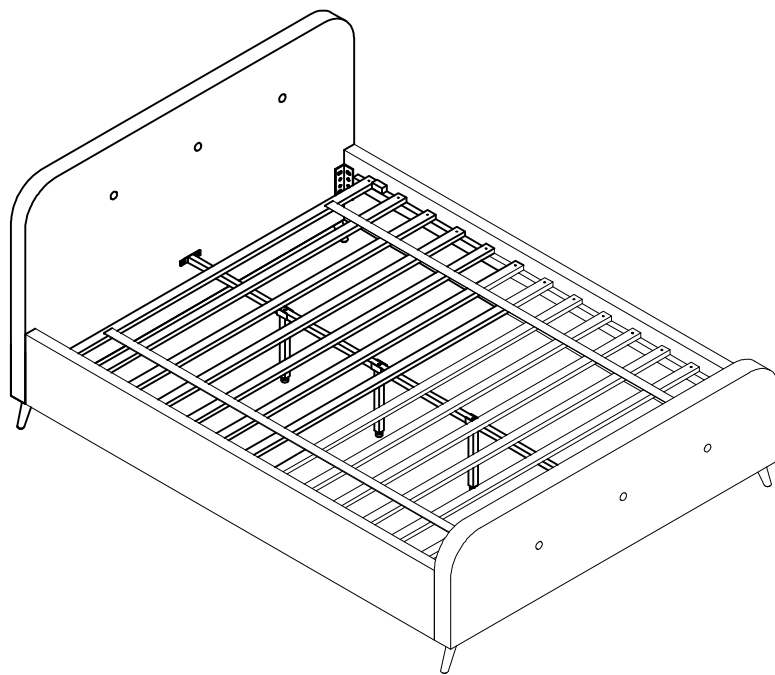

ASSEMBLY INSTRUCTION

Item No:Y9295 Q/F EVIE

Do not tighten bolts until completely assembled.

PARTS IDENTIFICATION			
NO	Part	Sketch	Quantity
#1		Headboard	1PC
#2		Footboard	1PC
#3		Side Rail	2PCS
#4		Center Bar	1PC
#5		Slats For Daybed	1PC
#6		LEG	4PCS

HARDWARE LIST			
NO	Shape	Specification	Quantity
A		Allen Wrench 5mm	1PC
B		Allen Wrench 4mm	1PC
C		Bolt 5/16"x2"	7PCS
D		Bolt 5/16"x1-1/4"	16PCS
E		Bolt 1/4"x1"	16PCS
F		Lock Washer 5/16"	20PCS
G		Flat Washer 1/4"x16MM	16PCS
H		Flat Washer 5/16"x22MM	23PCS
I		Screw M8*1-1/4"	30PCS
J		Screw M10*1-1/2"	16PCS
K		Supporting foot	3PCS
L		CONNECTION STRAP	4PCS