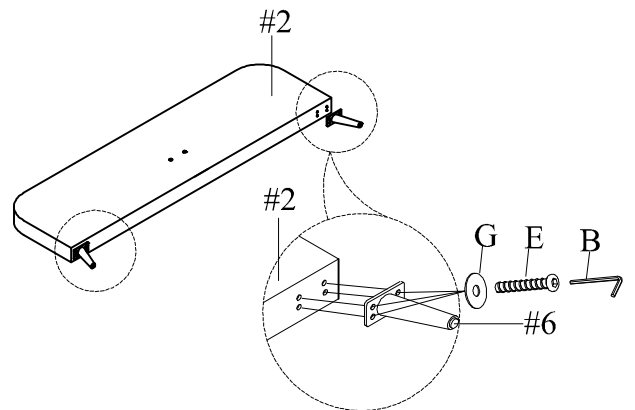

PARTS IDENTIFICATION			
NO	Part	Sketch	Quantity
#1		Headboard	1PC
#2		Footboard	1PC
#3		Side Rail	2PCS
#4		Center Bar	1PC
#5		Slats For Daybed	1PC
#6		LEG	4PCS

HARDWARE LIST			
NO	Shape	Specification	Quantity
A		Allen Wrench 5mm	1PC
B		Allen Wrench 4mm	1PC
C		Bolt 5/16"x2"	7PCS
D		Bolt 5/16"x1-1/4"	16PCS
E		Bolt 1/4"x1"	16PCS
F		Lock Washer 5/16"	20PCS
G		Flat Washer 1/4"x16MM	16PCS
H		Flat Washer 5/16"x22MM	23PCS
I		Screw M8*1-1/4"	30PCS
J		Screw M10*1-1/2"	16PCS
K		Supporting foot	3PCS
L		CONNECTION STRAP	4PCS

STEP:1

STEP:2

STEP:3

STEP:4