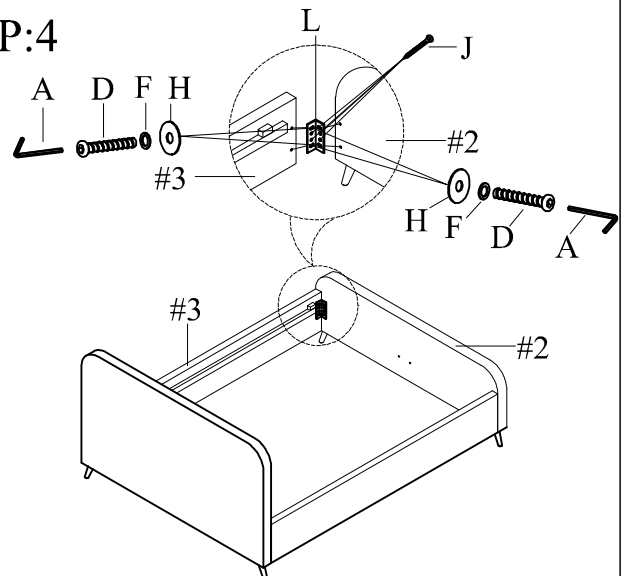

ASSEMBLY INSTRUCTION

Item No:Y9295 Q/F EVIE

Do not tighten bolts until completely assembled.

PARTS IDENTIFICATION			
NO	Part	Sketch	Quantity
#1		Headboard	1PC
#2		Footboard	1PC
#3		Side Rail	2PCS
#4		Center Bar	1PC
#5		Slats For Daybed	1PC
#6		LEG	4PCS

HARDWARE LIST			
NO	Shape	Specification	Quantity
A		Allen Wrench 5mm	1PC
B		Allen Wrench 4mm	1PC
C		Bolt 5/16"x2"	7PCS
D		Bolt 5/16"x1-1/4"	16PCS
E		Bolt 1/4"x1"	16PCS
F		Lock Washer 5/16"	20PCS
G		Flat Washer 1/4"x16MM	16PCS
H		Flat Washer 5/16"x22MM	23PCS
I		Screw M8*1-1/4"	30PCS
J		Screw M10*1-1/2"	16PCS
K		Supporting foot	3PCS
L		CONNECTION STRAP	4PCS

STEP:1

STEP:2

STEP:3

STEP:4

STEP:5

STEP:6

STEP:7