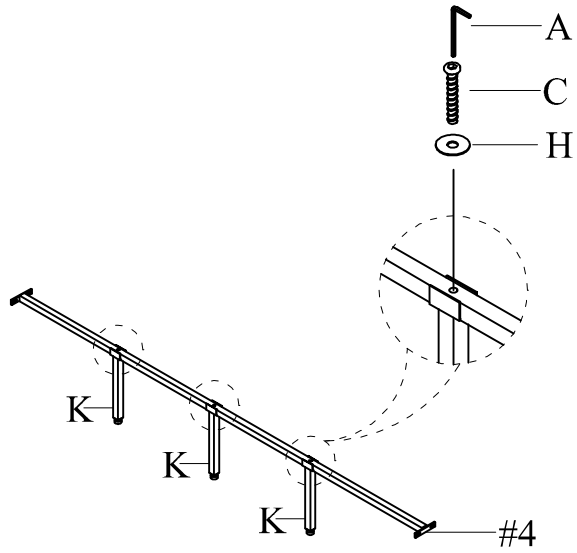

ASSEMBLY INSTRUCTION

Item No:Y9295 Q/F EVIE

Do not tighten bolts until completely assembled.

PARTS IDENTIFICATION			
NO	Part	Sketch	Quantity
#1		Headboard	1PC
#2		Footboard	1PC
#3		Side Rail	2PCS
#4		Center Bar	1PC
#5		Slats For Daybed	1PC
#6		LEG	4PCS

HARDWARE LIST			
NO	Shape	Specification	Quantity
A		Allen Wrench 5mm	1PC
B		Allen Wrench 4mm	1PC
C		Bolt 5/16"x2"	7PCS
D		Bolt 5/16"x1-1/4"	16PCS
E		Bolt 1/4"x1"	16PCS
F		Lock Washer 5/16"	20PCS
G		Flat Washer 1/4"x16MM	16PCS
H		Flat Washer 5/16"x22MM	23PCS
I		Screw M8*1-1/4"	30PCS
J		Screw M10*1-1/2"	16PCS
K		Supporting foot	3PCS
L		CONNECTION STRAP	4PCS

STEP:1

STEP:2

STEP:3

STEP:4

STEP:5

STEP:6

STEP:7