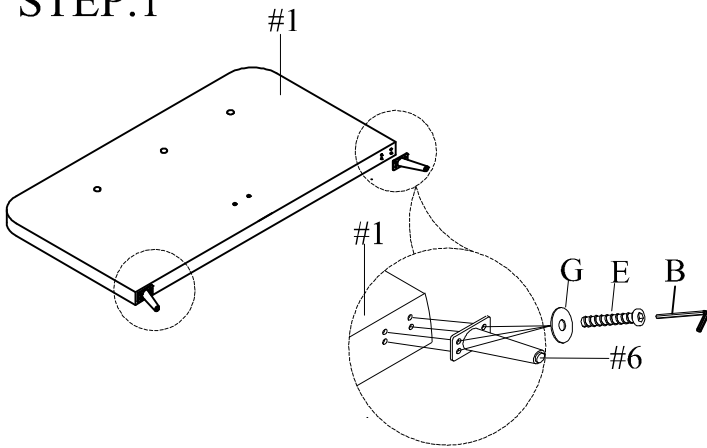

PARTS IDENTIFICATION			
NO	Part	Sketch	Quantity
#1		Headboard	1PC
#2		Footboard	1PC
#3		Side Rail	2PCS
#4		Center Bar	1PC
#5		Slats For Daybed	1PC
#6		LEG	4PCS

HARDWARE LIST			
NO	Shape	Specification	Quantity
A		Allen Wrench 5mm	1PC
B		Allen Wrench 4mm	1PC
C		Bolt 5/16"x2"	7PCS
D		Bolt 5/16"x1-1/4"	16PCS
E		Bolt 1/4"x1"	16PCS
F		Lock Washer 5/16"	20PCS
G		Flat Washer 1/4"x16MM	16PCS
H		Flat Washer 5/16"x22MM	23PCS
I		Screw M8*1-1/4"	30PCS
J		Screw M10*1-1/2"	16PCS
K		Supporting foot	3PCS
L		CONNECTION STRAP	4PCS

STEP:1