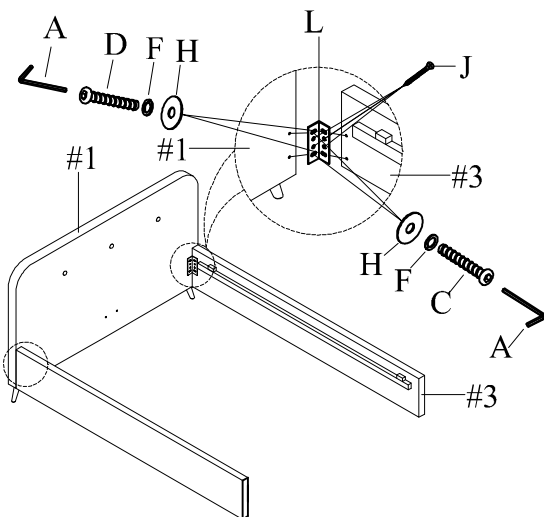

PARTS IDENTIFICATION			
NO	Part	Sketch	Quantity
#1		Headboard	1PC
#2		Footboard	1PC
#3		Side Rail	2PCS
#4		Center Bar	1PC
#5		Slats For Daybed	1PC
#6		LEG	4PCS

HARDWARE LIST			
NO	Shape	Specification	Quantity
A		Allen Wrench 5mm	1PC
B		Allen Wrench 4mm	1PC
C		Bolt 5/16"x2"	7PCS
D		Bolt 5/16"x1-1/4"	16PCS
E		Bolt 1/4"x1"	16PCS
F		Lock Washer 5/16"	20PCS
G		Flat Washer 1/4"x16MM	16PCS
H		Flat Washer 5/16"x22MM	23PCS
I		Screw M8*1-1/4"	30PCS
J		Screw M10*1-1/2"	16PCS
K		Supporting foot	3PCS
L		CONNECTION STRAP	4PCS

STEP:1

STEP:2

STEP:3

STEP:4