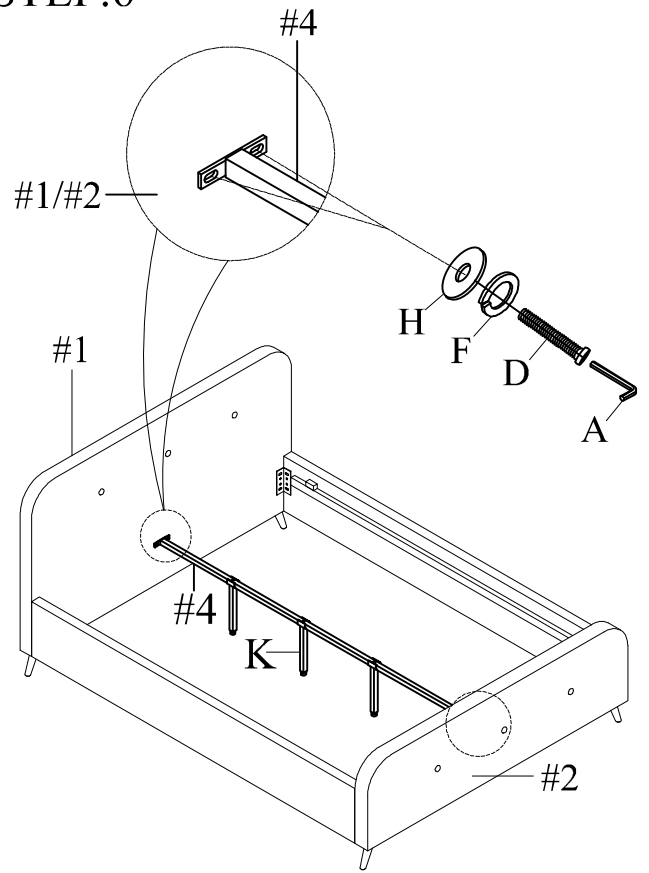

ASSEMBLY INSTRUCTION

Item No:Y9295 Q/F EVIE

Do not tighten bolts until completely assembled.

PARTS IDENTIFICATION			
NO	Part	Sketch	Quantity
#1		Headboard	1PC
#2		Footboard	1PC
#3		Side Rail	2PCS
#4		Center Bar	1PC
#5		Slats For Daybed	1PC
#6		LEG	4PCS

HARDWARE LIST			
NO	Shape	Specification	Quantity
A		Allen Wrench 5mm	1PC
B		Allen Wrench 4mm	1PC
C		Bolt 5/16"x2"	7PCS
D		Bolt 5/16"x1-1/4"	16PCS
E		Bolt 1/4"x1"	16PCS
F		Lock Washer 5/16"	20PCS
G		Flat Washer 1/4"x16MM	16PCS
H		Flat Washer 5/16"x22MM	23PCS
I		Screw M8*1-1/4"	30PCS
J		Screw M10*1-1/2"	16PCS
K		Supporting foot	3PCS
L		CONNECTION STRAP	4PCS

STEP:1

STEP:2

STEP:3

STEP:4

STEP:5

STEP:6

STEP:7