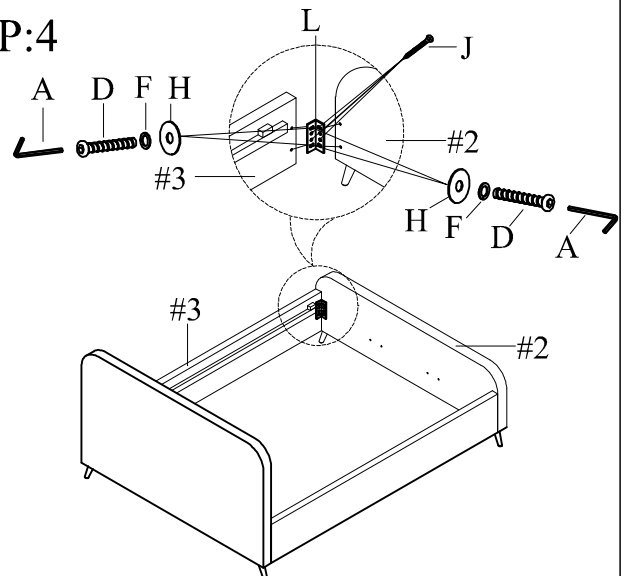

# ASSEMBLY INSTRUCTION

Item No:Y9295 K EVIE

**Do not tighten bolts until completely assembled.**

PARTS IDENTIFICATION			
NO	Part	Sketch	Quantity
#1		Headboard	1PC
#2		Footboard	1PC
#3		Side Rail	2PCS
#4		Center Bar	2PCS
#5		Slats For Daybed	1PC
#6		LEG	4PCS

HARDWARE LIST			
NO	Shape	Specification	Quantity
A		Allen Wrench 5mm	1PC
B		Allen Wrench 4mm	1PC
C		Bolt 5/16"x2"	10PCS
D		Bolt 5/16"x1-1/4"	20PCS
E		Bolt 1/4"x1"	16PCS
F		Lock Washer 5/16"	24PCS
G		Flat Washer 1/4"x16MM	16PCS
H		Flat Washer 5/16"x22MM	30PCS
I		Screw M8*1-1/4"	30PCS
J		Screw M10*1-1/2"	16PCS
K		Supporting foot	6PCS
L		CONNECTION STRAP	4PCS

**STEP:1**

**STEP:2**

**STEP:3**

**STEP:4**

STEP:5

STEP:6

STEP:7