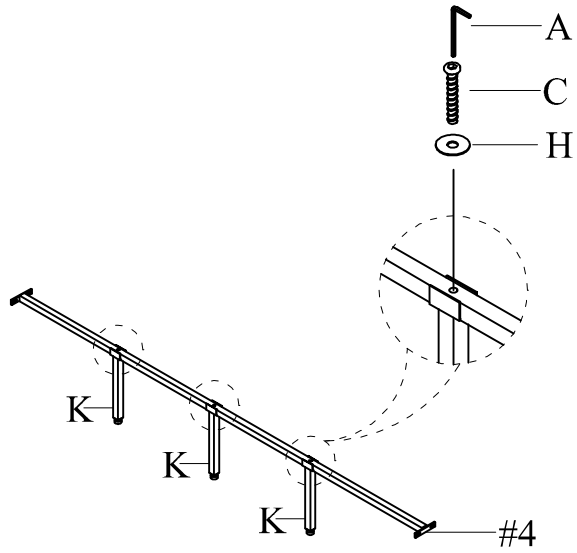

# ASSEMBLY INSTRUCTION

Item No:Y9295 K EVIE

**Do not tighten bolts until completely assembled.**

PARTS IDENTIFICATION			
NO	Part	Sketch	Quantity
#1		Headboard	1PC
#2		Footboard	1PC
#3		Side Rail	2PCS
#4		Center Bar	2PCS
#5		Slats For Daybed	1PC
#6		LEG	4PCS

HARDWARE LIST			
NO	Shape	Specification	Quantity
A		Allen Wrench 5mm	1PC
B		Allen Wrench 4mm	1PC
C		Bolt 5/16"x2"	10PCS
D		Bolt 5/16"x1-1/4"	20PCS
E		Bolt 1/4"x1"	16PCS
F		Lock Washer 5/16"	24PCS
G		Flat Washer 1/4"x16MM	16PCS
H		Flat Washer 5/16"x22MM	30PCS
I		Screw M8*1-1/4"	30PCS
J		Screw M10*1-1/2"	16PCS
K		Supporting foot	6PCS
L		CONNECTION STRAP	4PCS

**STEP:1**

**STEP:2**

**STEP:3**

**STEP:4**

STEP:5

STEP:6

STEP:7