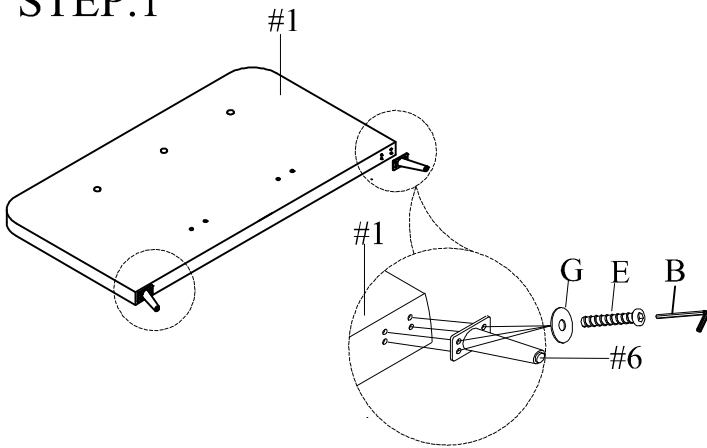

PARTS IDENTIFICATION			
NO	Part	Sketch	Quantity
#1		Headboard	1PC
#2		Footboard	1PC
#3		Side Rail	2PCS
#4		Center Bar	2PCS
#5		Slats For Daybed	1PC
#6		LEG	4PCS

HARDWARE LIST			
NO	Shape	Specification	Quantity
A		Allen Wrench 5mm	1PC
B		Allen Wrench 4mm	1PC
C		Bolt 5/16"x2"	10PCS
D		Bolt 5/16"x1-1/4"	20PCS
E		Bolt 1/4"x1"	16PCS
F		Lock Washer 5/16"	24PCS
G		Flat Washer 1/4"x16MM	16PCS
H		Flat Washer 5/16"x22MM	30PCS
I		Screw M8*1-1/4"	30PCS
J		Screw M10*1-1/2"	16PCS
K		Supporting foot	6PCS
L		CONNECTION STRAP	4PCS

STEP:1