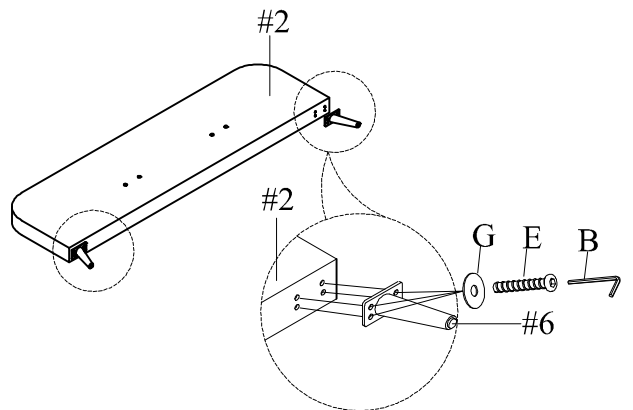

PARTS IDENTIFICATION			
NO	Part	Sketch	Quantity
#1		Headboard	1PC
#2		Footboard	1PC
#3		Side Rail	2PCS
#4		Center Bar	2PCS
#5		Slats For Daybed	1PC
#6		LEG	4PCS

HARDWARE LIST			
NO	Shape	Specification	Quantity
A		Allen Wrench 5mm	1PC
B		Allen Wrench 4mm	1PC
C		Bolt 5/16"x2"	10PCS
D		Bolt 5/16"x1-1/4"	20PCS
E		Bolt 1/4"x1"	16PCS
F		Lock Washer 5/16"	24PCS
G		Flat Washer 1/4"x16MM	16PCS
H		Flat Washer 5/16"x22MM	30PCS
I		Screw M8*1-1/4"	30PCS
J		Screw M10*1-1/2"	16PCS
K		Supporting foot	6PCS
L		CONNECTION STRAP	4PCS

STEP:1

STEP:2

STEP:3

STEP:4