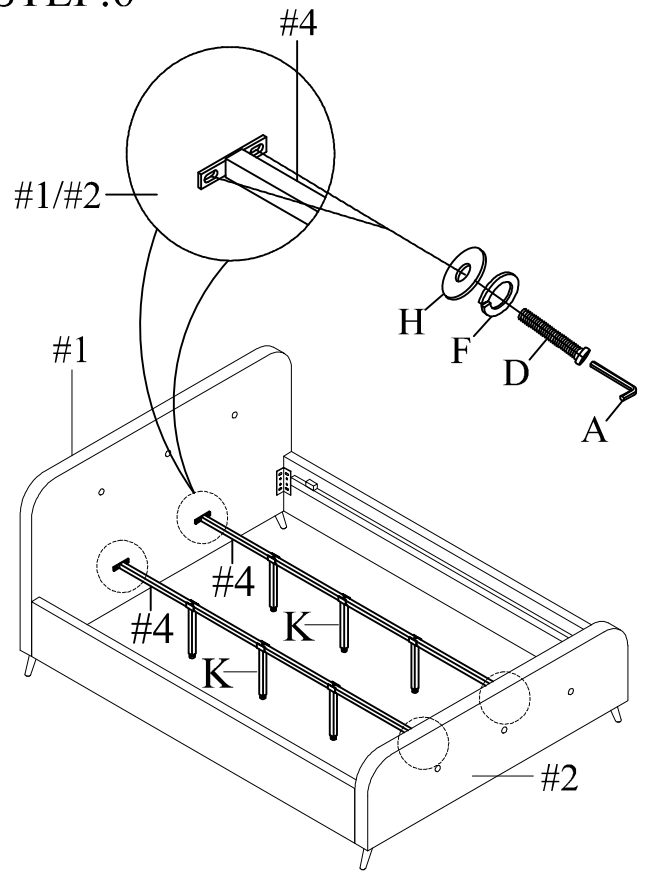

# ASSEMBLY INSTRUCTION

Item No:Y9295 K EVIE

**Do not tighten bolts until completely assembled.**

PARTS IDENTIFICATION			
NO	Part	Sketch	Quantity
#1		Headboard	1PC
#2		Footboard	1PC
#3		Side Rail	2PCS
#4		Center Bar	2PCS
#5		Slats For Daybed	1PC
#6		LEG	4PCS

HARDWARE LIST			
NO	Shape	Specification	Quantity
A		Allen Wrench 5mm	1PC
B		Allen Wrench 4mm	1PC
C		Bolt 5/16"x2"	10PCS
D		Bolt 5/16"x1-1/4"	20PCS
E		Bolt 1/4"x1"	16PCS
F		Lock Washer 5/16"	24PCS
G		Flat Washer 1/4"x16MM	16PCS
H		Flat Washer 5/16"x22MM	30PCS
I		Screw M8*1-1/4"	30PCS
J		Screw M10*1-1/2"	16PCS
K		Supporting foot	6PCS
L		CONNECTION STRAP	4PCS

**STEP:1**

**STEP:2**

**STEP:3**

**STEP:4**

STEP:5

STEP:6

STEP:7