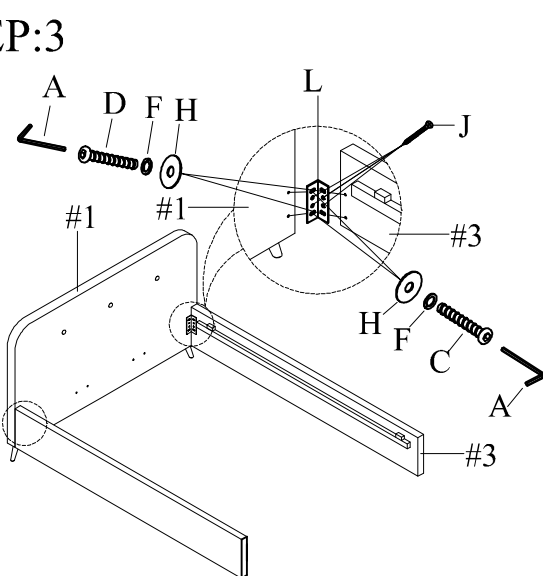

# ASSEMBLY INSTRUCTION

Item No:Y9295 K EVIE

**Do not tighten bolts until completely assembled.**

PARTS IDENTIFICATION			
NO	Part	Sketch	Quantity
#1		Headboard	1PC
#2		Footboard	1PC
#3		Side Rail	2PCS
#4		Center Bar	2PCS
#5		Slats For Daybed	1PC
#6		LEG	4PCS

HARDWARE LIST			
NO	Shape	Specification	Quantity
A		Allen Wrench 5mm	1PC
B		Allen Wrench 4mm	1PC
C		Bolt 5/16"x2"	10PCS
D		Bolt 5/16"x1-1/4"	20PCS
E		Bolt 1/4"x1"	16PCS
F		Lock Washer 5/16"	24PCS
G		Flat Washer 1/4"x16MM	16PCS
H		Flat Washer 5/16"x22MM	30PCS
I		Screw M8*1-1/4"	30PCS
J		Screw M10*1-1/2"	16PCS
K		Supporting foot	6PCS
L		CONNECTION STRAP	4PCS

**STEP:1**

**STEP:2**

**STEP:3**

**STEP:4**

STEP:5

STEP:6

STEP:7