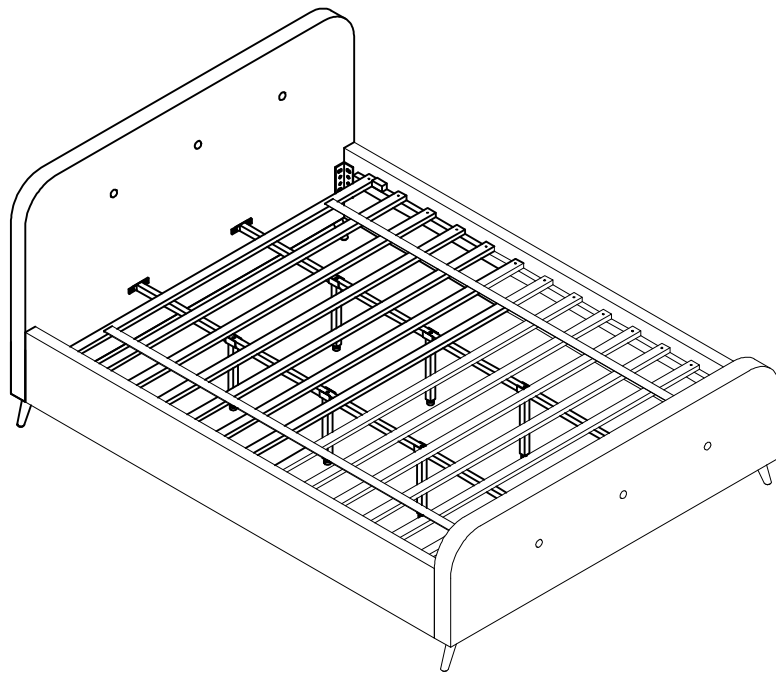

# ASSEMBLY INSTRUCTION

Item No:Y9295 K EVIE

**Do not tighten bolts until completely assembled.**

PARTS IDENTIFICATION			
NO	Part	Sketch	Quantity
#1		Headboard	1PC
#2		Footboard	1PC
#3		Side Rail	2PCS
#4		Center Bar	2PCS
#5		Slats For Daybed	1PC
#6		LEG	4PCS

HARDWARE LIST			
NO	Shape	Specification	Quantity
A		Allen Wrench 5mm	1PC
B		Allen Wrench 4mm	1PC
C		Bolt 5/16"x2"	10PCS
D		Bolt 5/16"x1-1/4"	20PCS
E		Bolt 1/4"x1"	16PCS
F		Lock Washer 5/16"	24PCS
G		Flat Washer 1/4"x16MM	16PCS
H		Flat Washer 5/16"x22MM	30PCS
I		Screw M8*1-1/4"	30PCS
J		Screw M10*1-1/2"	16PCS
K		Supporting foot	6PCS
L		CONNECTION STRAP	4PCS