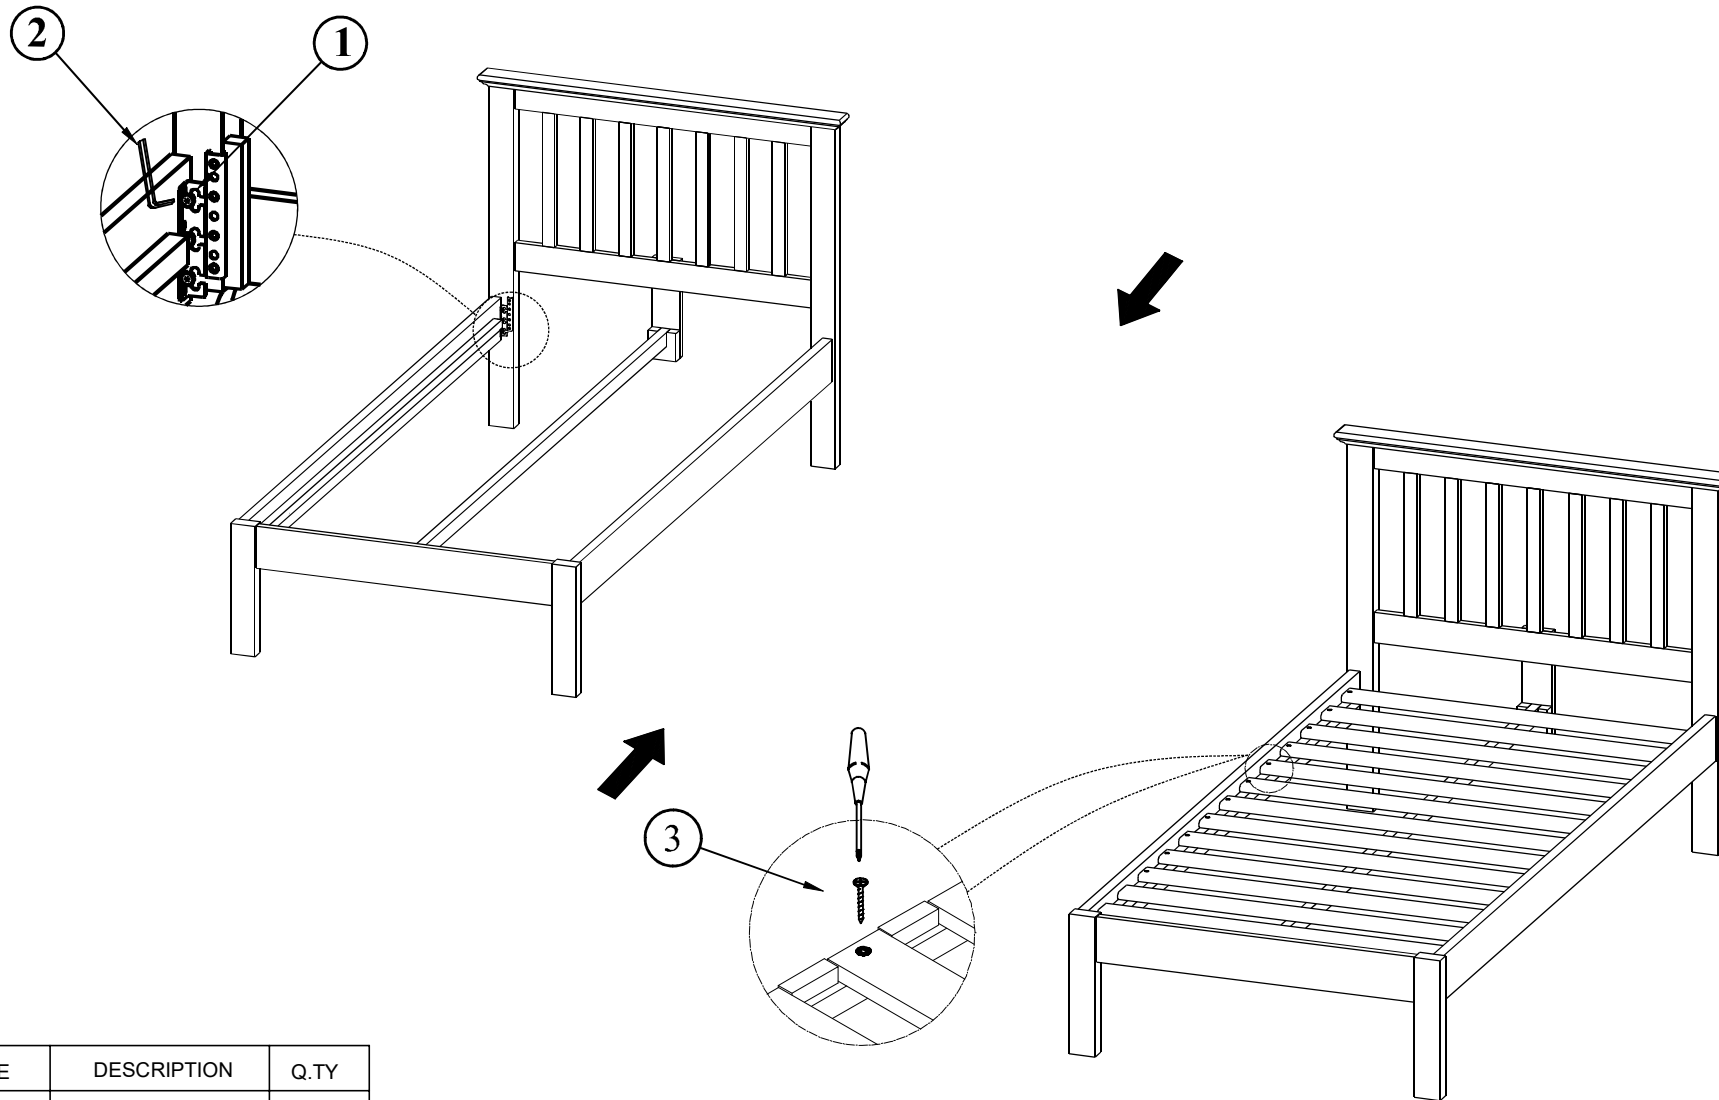

ASSEMBLY INSTRUCTIONS

Amelia 3' Bed Frame

CODE	DESCRIPTION	Q.TY
1	 BOLTS	10
2	 ALLEN KEY K4	1
3	 SCREW	26